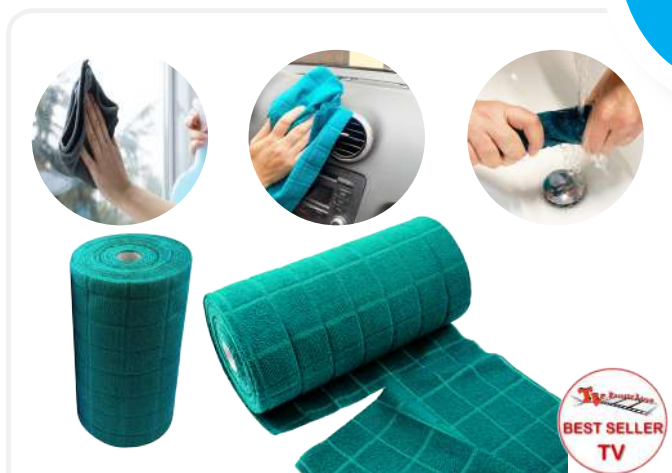

Art. 53/R - Rotolo di microfibra 40 panni

Ean: 8032956180453

Rotolo in microfibra 220 grammi, misura 28x40cm, 40 panni. Superassorbenti e riutilizzabili. Confezione 6 pz

Microfibre rolls made of 40 cloth. size 28x40 cm. Reusable more than once.
6 pcs/ctn