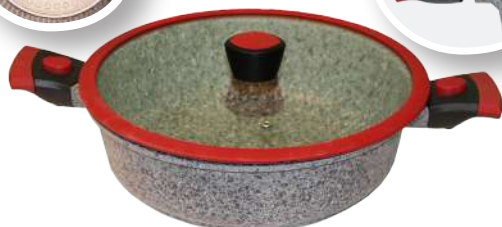

Art. P607 - Casseruola bassa c/coperchio 28 cm
Ean: 8032956186073

Art. P614 - Casseruola bassa con coperchio 32 cm
Ean: 8032956186196

Rivestimento effetto granito. Fondo ad induzione, manici staccabili
Confezione: 4 pz

Low casserole with lid 28 cm. Granite appearance coating, induction bottom, detachable handle
4 pcs/ctn

**Fondo ad induzione
Induction bottom**

**Manico staccabile
Detachable handle**