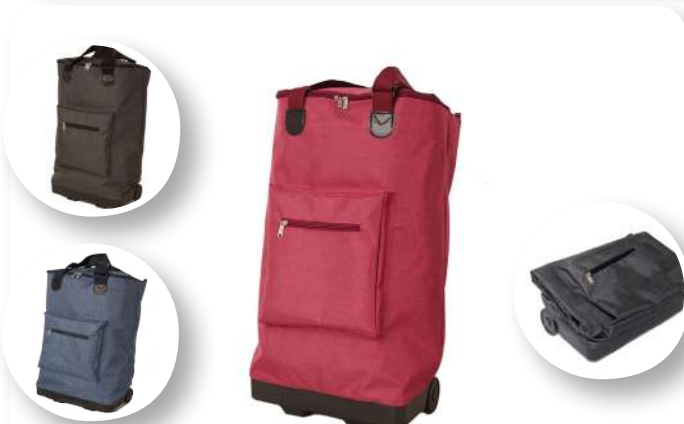

Trolley 6 wheels perfect for stairs and perfect for shopping. It can be applied to the shopping cart. bag size 33x22x61 cm Nylon polyester 600D. Body in steel and plastic 4 pcs/ctn

Art. T1011 - Trolley Jeans
 Ean: 8032956187858