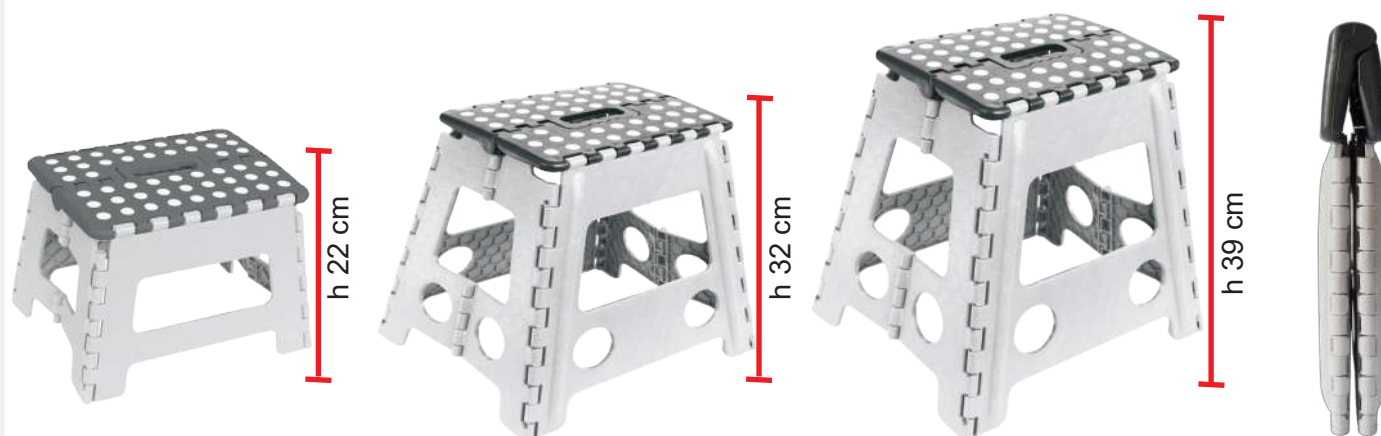

2 pcs clips. Usefull for closing food package and to grab paper sheets.
48 pcs/ctn

SGABELLI PIEGHEVOLI FOLDABLE STOOL

Portata/Capacity
max 150 kg

Art. S100- Sgabello piccolo H22 cm/
small stool H 22cm

Ean: 8032956189814
Confezione: 10 Pz
10 pcs/ctn